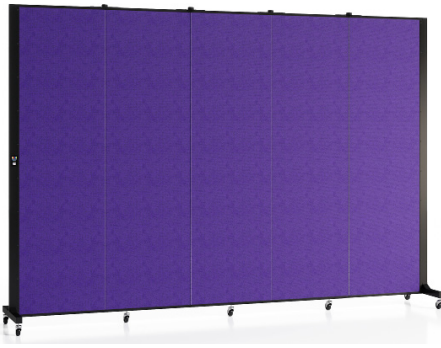

DRY ERASE MAGNETIC/TACKABLE

1 Height | 6 Lengths | 1 Colors

LENGTH	HEIGHT 6'-0"	HEIGHT 6'-0"
	DRY ERASE	MAGNETIC DRY ERASE
5'-9" (3 panel divider)	CFSL603-DX/WB \$2,290.00 95 lbs.	CFSL603-DX/WM \$2,632.00 107 lbs.
9'-5" (5 panel divider)	CFSL605-DX/WB \$3,176.00 123 lbs.	CFSL605-DX/WM \$3,775.00 142 lbs.
13'-1" (7 panel divider)	CFSL607-DX/WB \$4,057.00 1249 lbs.	CFSL607-DX/WM \$4,913.00 177 lbs.
16'-9" (9 panel divider)	CFSL609-DX/WB \$4,965.00 176 lbs.	CFSL609-DX/WM \$6,077.00 212 lbs.
20'-5" (11 panel divider)	CFSL6011-DX/WB \$5,849.00 203 lbs.	CFSL6011-DX/WM \$7,216.00 247 lbs.
24'-1" (13 panel divider)	CFSL6013-DX/WB \$6,733.00 230 lbs.	CFSL6013-DX/WM \$8,360.00 282 lbs.

Available in All Fabric / Vinyl Styles and Colors at the Same Price.

FIRE RESISTANT SCREENS

3 Heights | 6 Lengths | 1 Color

LENGTH	HEIGHT		
	6'-0"	6'-8"	7'-4"
5'-9" (3 panel divider)	CFSL603-WX \$2,481.00 86 lbs.	CFSL683-WX \$2,739.00 90 lbs.	CFSL743-WX \$3,059.00 99 lbs.
9'-5" (5 panel divider)	CFSL605-WX \$3,135.00 107 lbs.	CFSL685-WX \$3,460.00 111 lbs.	CFSL745-WX \$3,789.00 121 lbs.
13'-1" (7 panel divider)	CFSL607-WX \$3,789.00 128 lbs.	CFSL687-WX \$4,154.00 132 lbs.	CFSL747-WX \$4,556.00 143 lbs.
16'-9" (9 panel divider)	CFSL609-WX \$4,488.00 149 lbs.	CFSL689-WX \$4,884.00 153 lbs.	CFSL749-WX \$5,277.00 165 lbs.
20'-5" (11 panel divider)	CFSL6011-WX \$5,132.00 170 lbs.	CFSL6811-WX \$5,574.00 174 lbs.	CFSL7411-WX \$6,046.00 187 lbs.
24'-1" (13 panel divider)	CFSL6013-WX \$5,788.00 191 lbs.	CFSL6813-WX \$6,266.00 195 lbs.	CFSL7413-WX \$6,806.00 209 lbs.

WHITEBOARD DIVIDERS

1 Height | 2 Lengths | White

LENGTH	HEIGHT
	6'-2"
3'-4" (1 panel divider)	*CRDW1 \$1,214.00 55 lbs.
10'-0" (3 panel divider)	CRDW3 \$3,396.00 120 lbs.

LIGHT DUTY

1 Height | 2 Lengths | 29 Colors