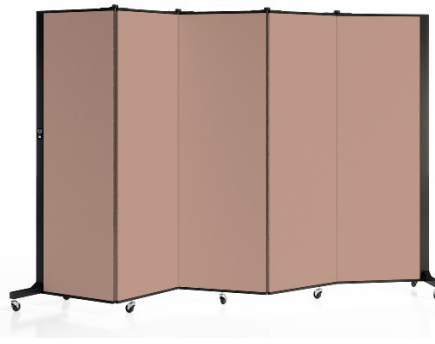

WHITEBOARD DIVIDERS

1 Height | 2 Lengths | White

LENGTH	HEIGHT
	6'-2"
3'-4" (1 panel divider)	*CRDW1 \$1,214.00 55 lbs.
10'-0" (3 panel divider)	CRDW3 \$3,396.00 120 lbs.

LIGHT DUTY

1 Height | 2 Lengths | 29 Colors

LENGTH	HEIGHT
	6'-5"
5'-9" (3 panel divider)	BFSL683 \$930.00 60 lbs.
9'-5" (5 panel divider)	BFSL685 \$1,229.00 75 lbs.

Minor Assembly Required

HEALTHFLEX SmartShield

2 Height | 2 Lengths | 29 Colors

LENGTH	HEIGHT
	5'-9"
5'-9" (3 panel divider)	HKDL603 \$784.00 45 lbs.
9'-5" (5 panel divider)	HKDL605 \$1,100.00 55 lbs.