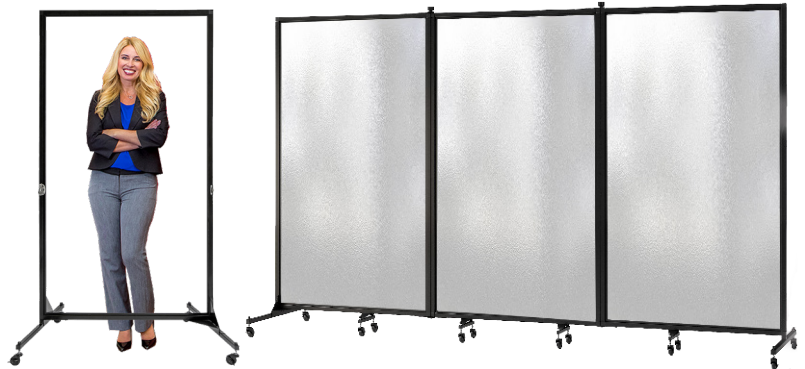

CROWDFLEX BARRICADE

1 Height | Unlimited Lengths

LENGTH	HEIGHT
	3'-6.5"
5'-9" (STARTER)	CRDH-BASE $795.75 55 lbs.
5'-9" (EXTENSION)	CRDH-EXT $723.35 55 lbs.