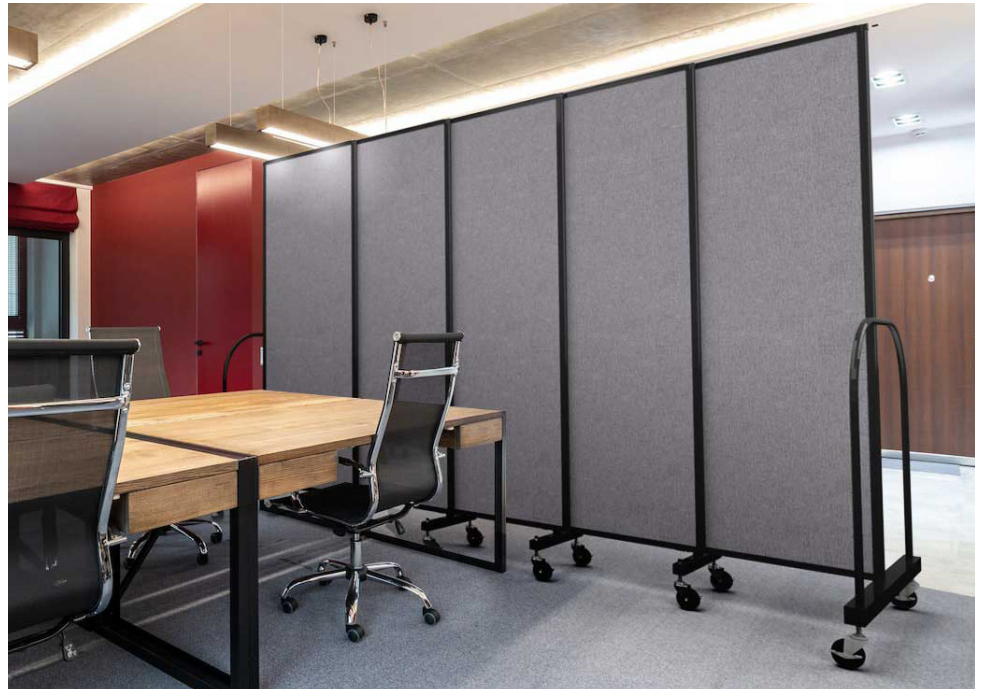

SAFE-FLEX NEW

Bullet-Resistant Sliding Divider

1 Height | 3 Lengths | 10 Colors

LENGTH	HEIGHT
	6'-10"
7'-2"	SFXFS-67-B $6,841.00
11'-3"	SFXFS-611-B $8,551.00
15'-6"	SFXFS-615-B $10,364.00

NIJ Level III-A (handguns)