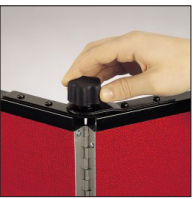

PaneLocks

Permanently attached PaneLocks secure divider panels in any position desired with a twist knob. Black metal lock(s) can be retrofit to any Screenflex divider.

**PL - Panelocks Single PRICE ...$20.00
Multiple Sets...As Per Grid**

3 Panels	5 Panels	7 Panels	9 Panels	11 Panels	13 Panels
$41.00	$81.00	$121.00	$161.00	$200.00	$240.00