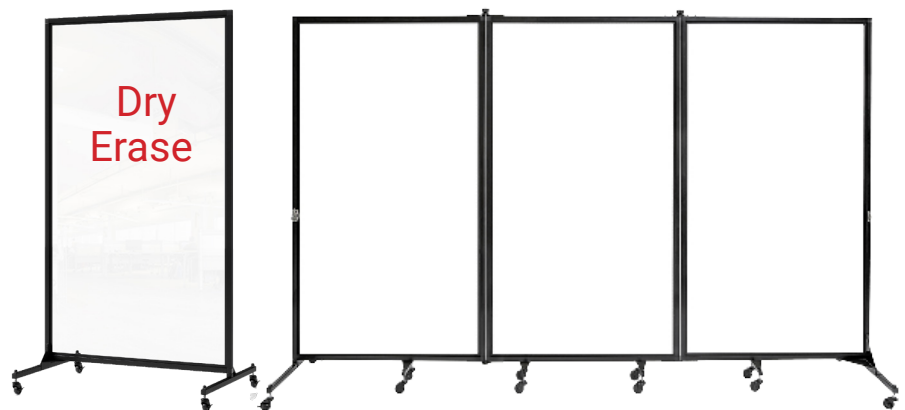

Available in All Fabric / Vinyl Styles and Colors at the Same Price.

FIRE RESISTANT SCREENS

3 Heights | 6 Lengths | 1 Color

LENGTH	HEIGHT		
	6'-0"	6'-8"	7'-4"
5'-9" (3 panel divider)	CFSL603-WX \$2,481.00 86 lbs.	CFSL683-WX \$2,739.00 90 lbs.	CFSL743-WX \$3,059.00 99 lbs.
9'-5" (5 panel divider)	CFSL605-WX \$3,135.00 107 lbs.	CFSL685-WX \$3,460.00 111 lbs.	CFSL745-WX \$3,789.00 121 lbs.
13'-1" (7 panel divider)	CFSL607-WX \$3,789.00 128 lbs.	CFSL687-WX \$4,154.00 132 lbs.	CFSL747-WX \$4,556.00 143 lbs.
16'-9" (9 panel divider)	CFSL609-WX \$4,488.00 149 lbs.	CFSL689-WX \$4,884.00 153 lbs.	CFSL749-WX \$5,277.00 165 lbs.
20'-5" (11 panel divider)	CFSL6011-WX \$5,132.00 170 lbs.	CFSL6811-WX \$5,574.00 174 lbs.	CFSL7411-WX \$6,046.00 187 lbs.
24'-1" (13 panel divider)	CFSL6013-WX \$5,788.00 191 lbs.	CFSL6813-WX \$6,266.00 195 lbs.	CFSL7413-WX \$6,806.00 209 lbs.

WHITEBOARD DIVIDERS

1 Height | 2 Lengths | White

LENGTH	HEIGHT
	6'-2"
3'-4" (1 panel divider)	*CRDW1 \$1,214.00 55 lbs.
10'-0" (3 panel divider)	CRDW3 \$3,396.00 120 lbs.

LIGHT DUTY

1 Height | 2 Lengths | 29 Colors