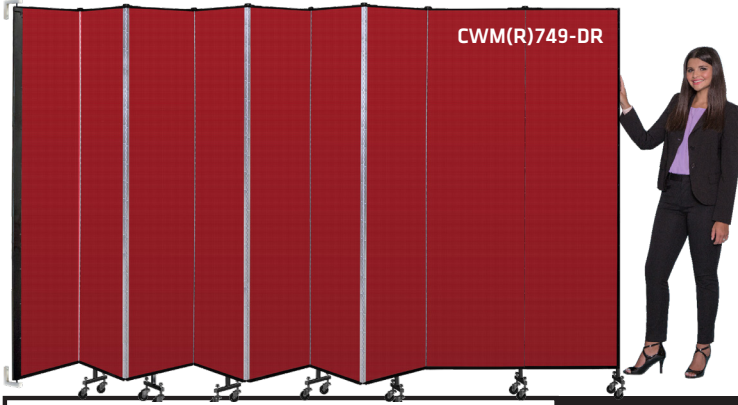

WALLmount DIVIDERS

6 Heights | 6 Lengths | 29 Colors