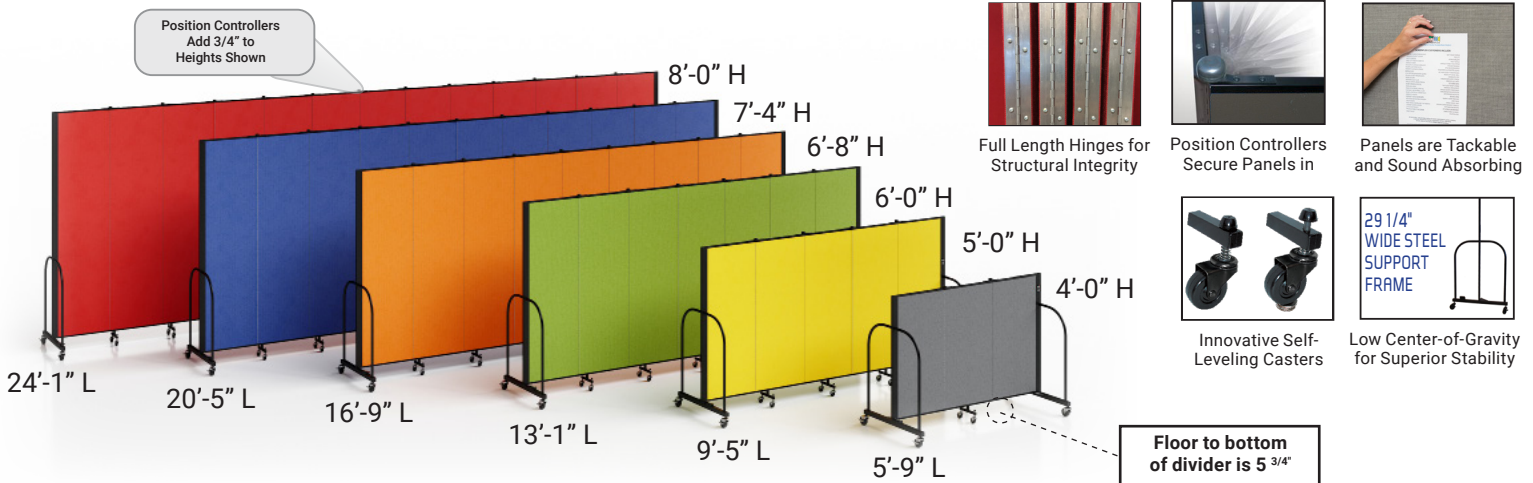

2024 COMMERCIAL EDITION SUGGESTED LIST Pricing Guide

STANDARD ROOM DIVIDERS

6 Heights | 6 Lengths | 29 Colors

Call 847-726-2900 for a precise shipping rate to your exact location!

- Ships Fully Assembled
- Drop Shipping Directly to Customer Available

***NOTE:** HAND-(R) Right or (L) Left -Indicates to which side of the mounting point the divider panels stack when folded against the wall for storage. For example, ordering code WM(R)609-DB indicates a WALLmount divider-right hand, 6'-0" high, 9 panels in length (16'-6"), Lake fabric.